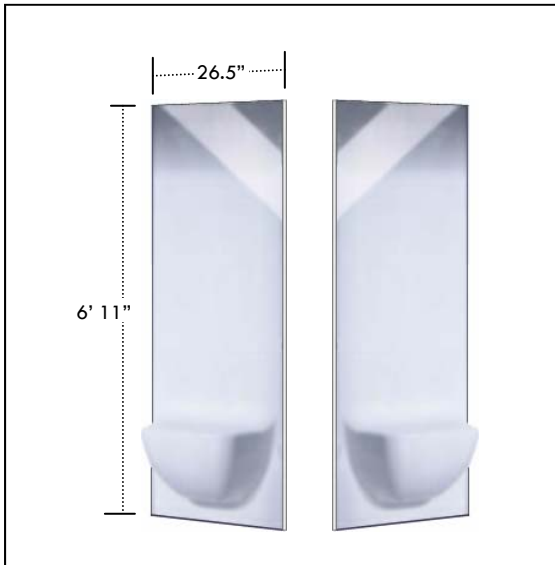

The E-400 steam room system is a unique modular system that supports a variety of different room configurations.. The E-400 features modular back wall panels with integrated seats, light bronze tinted tempered safety glass and a one-piece glass door. The four person unit comes with a one piece dome ceiling unit while larger units feature modular ceiling. Optional items include a chrome European shower head, six adjustable massage jets and an aromatherapy system. The E-400 features a 4KW - 18KW steam generator with digital controls. This flexible design is ideal for commercial steam room applications. Unlike tile, stone and other commonly used materials, Scandia steam rooms have zero heat loss and do not deteriorate after 2-3 years. Scandia guarantees ten years of trouble free construction.

Entry-level Commercial Steam Room E-400

Scandia Evolution

Modular Unit Selection

Modular Seat Panels

Glass Steam Door

W - 4 ft 8 in, L - 8ft, H - 7ft 2in

7 Person Commercial Steam Room

W - 7 ft, L - 8ft, H - 7ft 2in