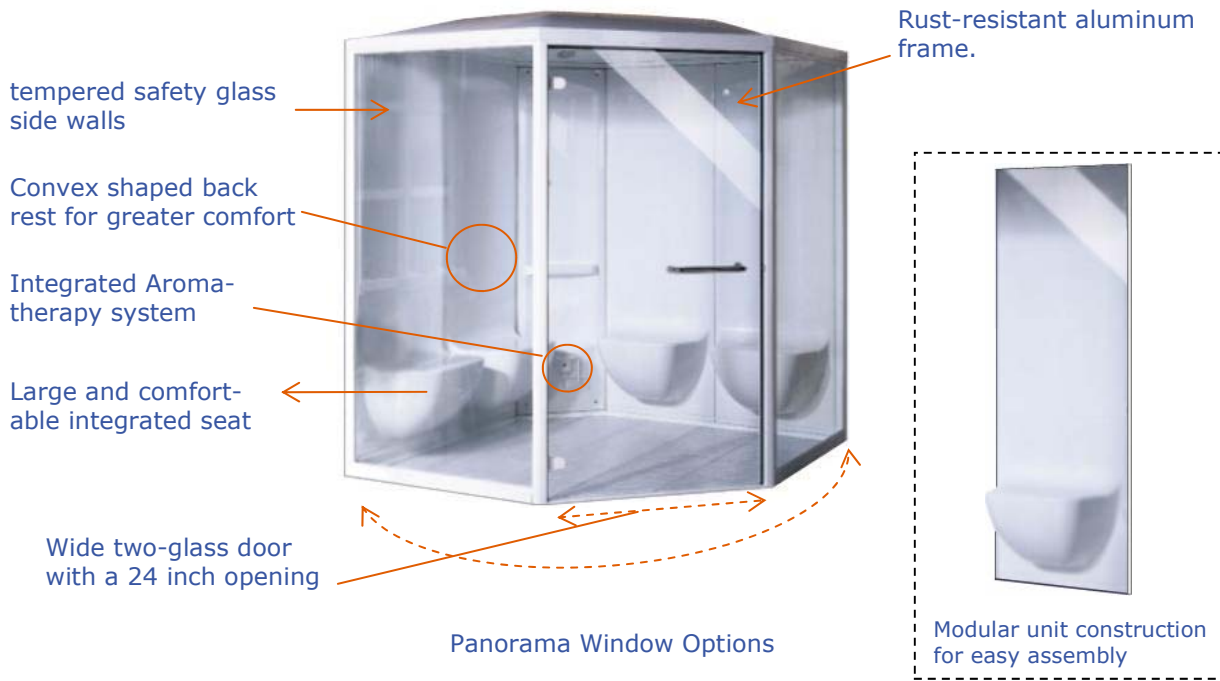

Scandia Evolution Steam Rooms

Resort - Spa - Commercial

(Product Overview - 4 to 15 person modular steam rooms)

Panorama Window Options

Modular unit construction for easy assembly

Optional Items

<p>Adjustable Tri-jet Shower Head</p> <p>European desinged shower head system with a vertical bracket support structure. Shower head can be detached and directed by hand or fixed virtually any direction from the bracket support system</p>	
---	---

<p>Six Adjustable Massage Jets</p> <p>Six adjustable massage jets are positionned on the coutured back plane of the shower cabin. Each jet can be individually adjusted to a variety of different spray features and different directions.</p>	
---	---

The E-400 steam room system is a unique modular system that supports a variety of different room configurations.. The E-400 features modular back wall panels with integrated seats, light bronze tinted tempered safety glass and a one-piece glass door. The four person unit comes with a one piece dome ceiling unit while larger units feature modular ceiling. Optional items include a chrome European shower head, six adjustable massage jets and an aromatherapy system. The E-400 features a 4KW - 18KW steam generator with digital controls. This flexible design is ideal for commercial steam room applications. Unlike tile, stone and other commonly used materials, Scandia steam rooms have zero heat loss and do not deteriorate after 2-3 years. Scandia guarantees ten years of trouble free construction.