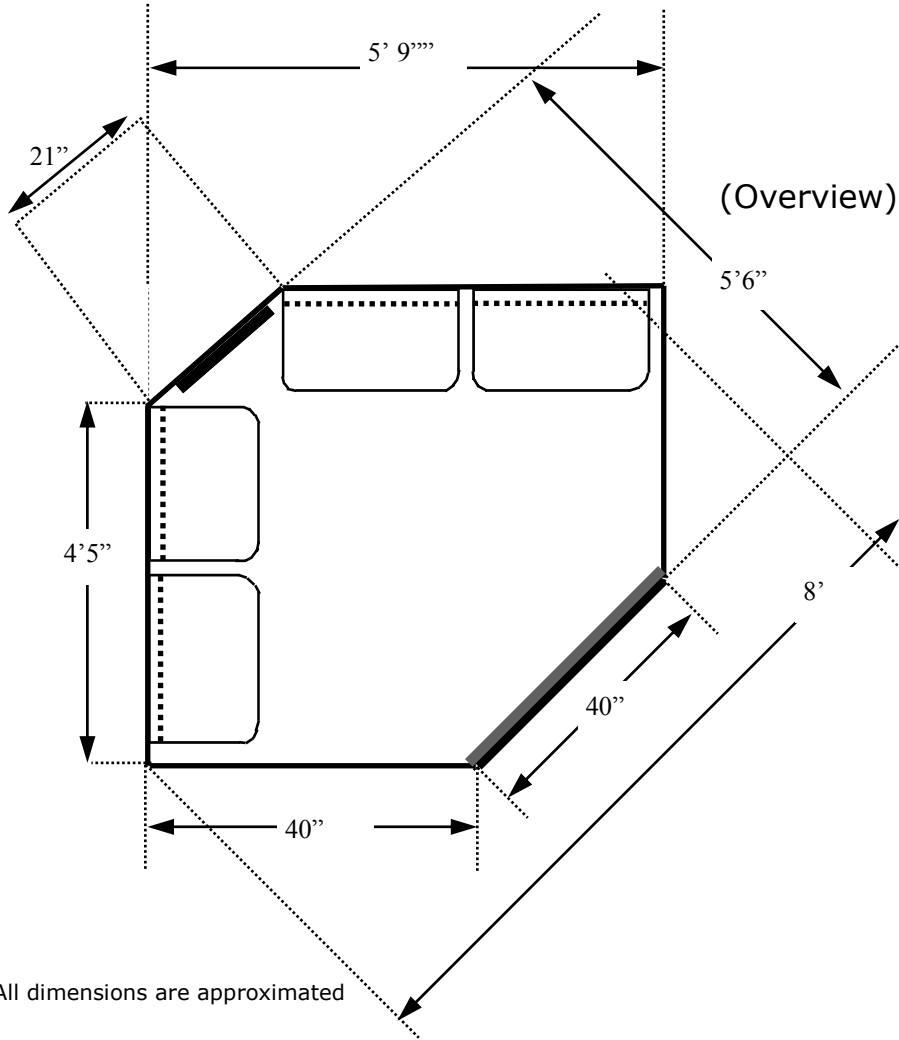

Scandia Evolution Steam Rooms

Resort - Spa - Commercial

(Product Overview - 4 to 15 person modular steam rooms)

Panorama Window Options

Modular unit construction for easy assembly

Optional Items

<p>Adjustable Tri-jet Shower Head</p> <p>European desinged shower head system with a vertical bracket support structure. Shower head can be detached and directed by hand or fixed virtually any direction from the bracket support system</p>	
---	---

<p>Six Adjustable Massage Jets</p> <p>Six adjustable massage jets are positionned on the coutured back plane of the shower cabin. Each jet can be individually adjusted to a variety of different spray features and different directions.</p>	
---	---

Entry-level Commercial Steam Room E-400

Scandia Evolution

Modular Unit Selection

Modular Seat Panels

Glass Steam Door

W - 4 ft 8 in, L - 8ft, H - 7ft 2in

7 Person Commercial Steam Room

W - 7 ft, L - 8ft, H - 7ft 2in